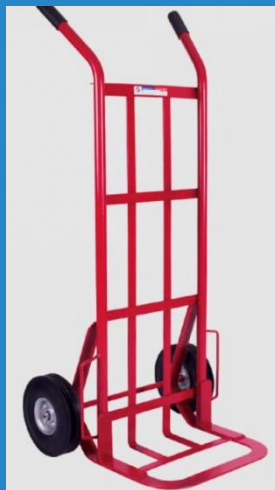

INDUSTRIAL EQUIPMENT

BLUE GIANT®