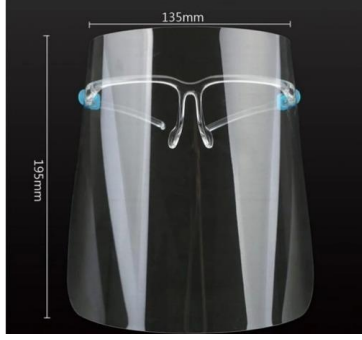

INDUSTRIAL SAFETY AND ROAD SAFETY EQUIPMENT