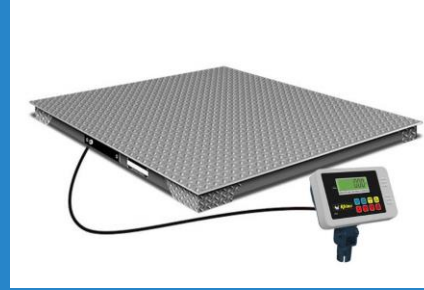

EQUIPO INDUSTRIAL

BLUE GIANT®