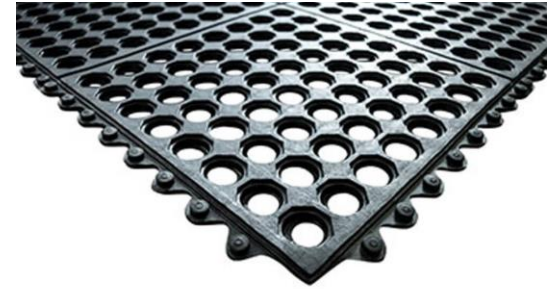

Lockers Especiales
Puertas de Malla
4 Puertas

-PORTA CANDADO

COLORES

GRIS	ARENA
------	-------

MEDIDAS

ANCHO: 0.36 cm	0.36 cm
FONDO: 0.37 cm	0.45 cm
ALTO: 180 cm	180 cm

A tall, narrow locker with four doors. Each door has a mesh pattern. The locker is shown against a green background.