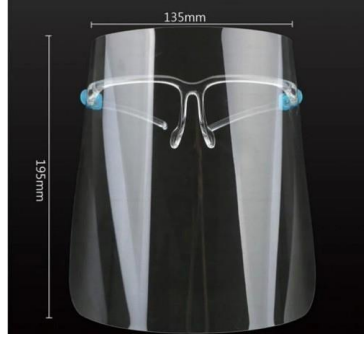

EQUIPO DE SEGURIDAD IND. Y VIALIDAD